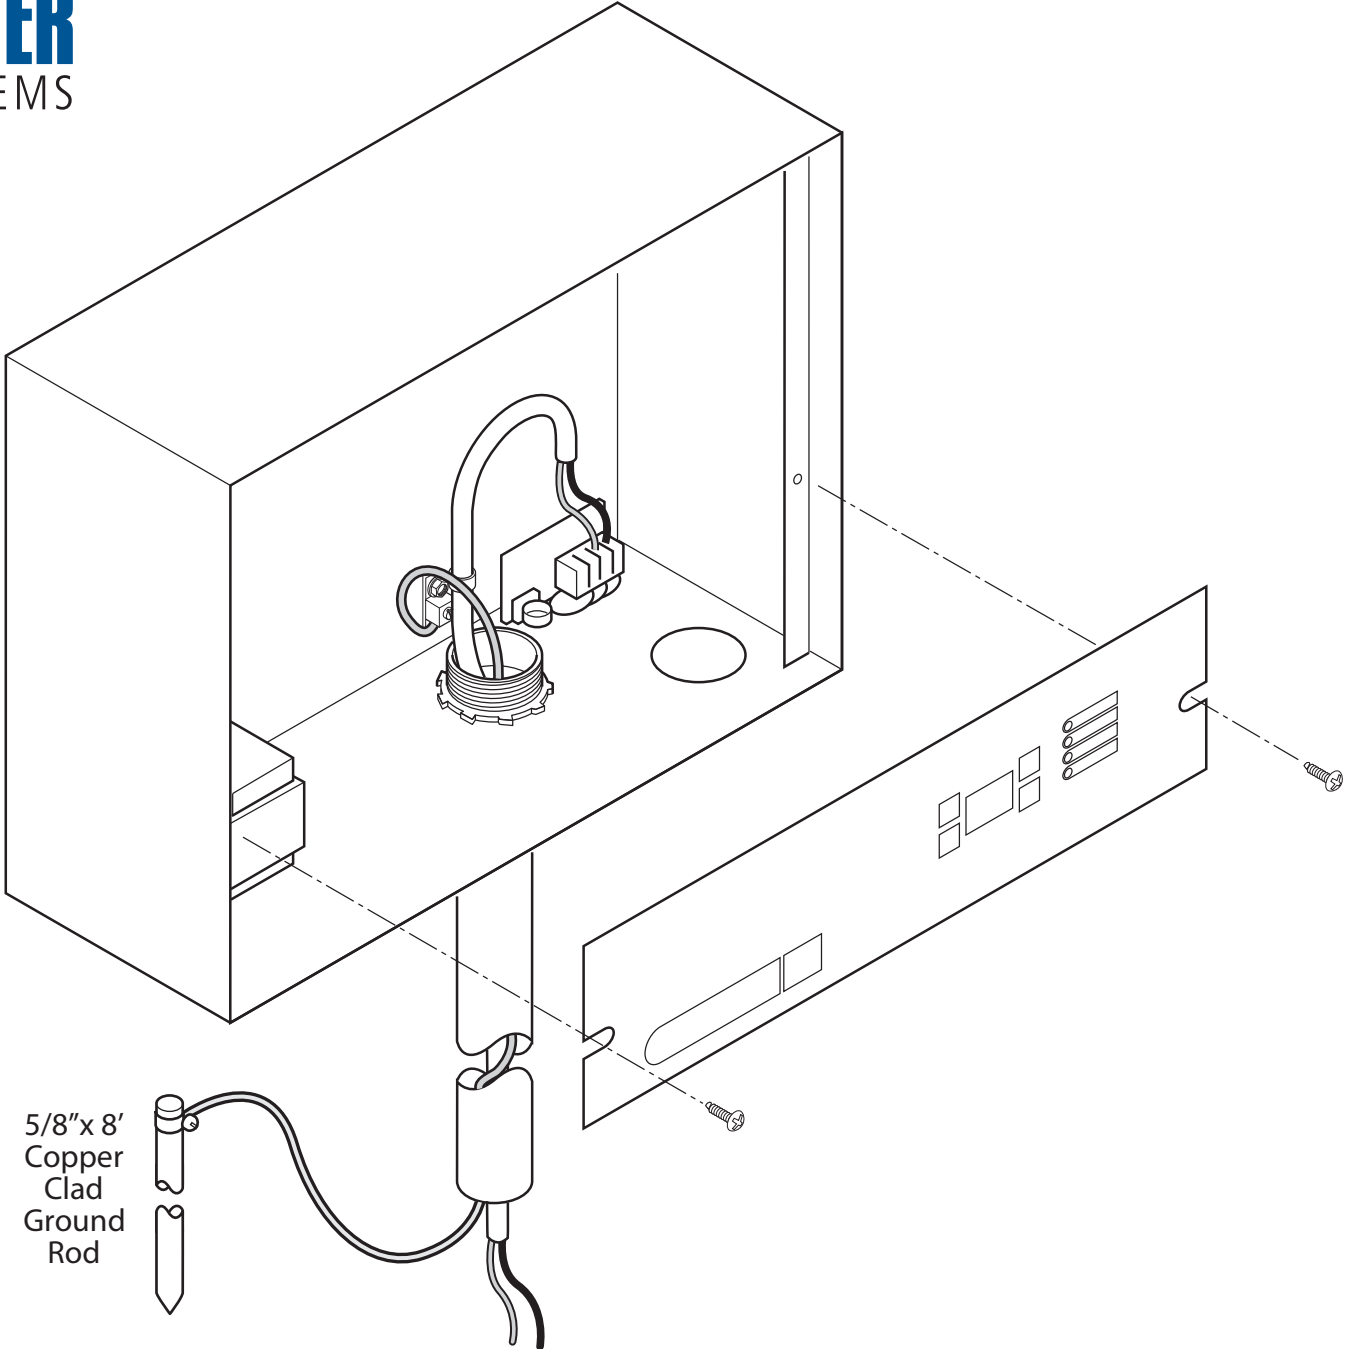

RAIN MASTER[®]
CONTROL SYSTEMS

5/8" x 8'
Copper
Clad
Ground
Rod