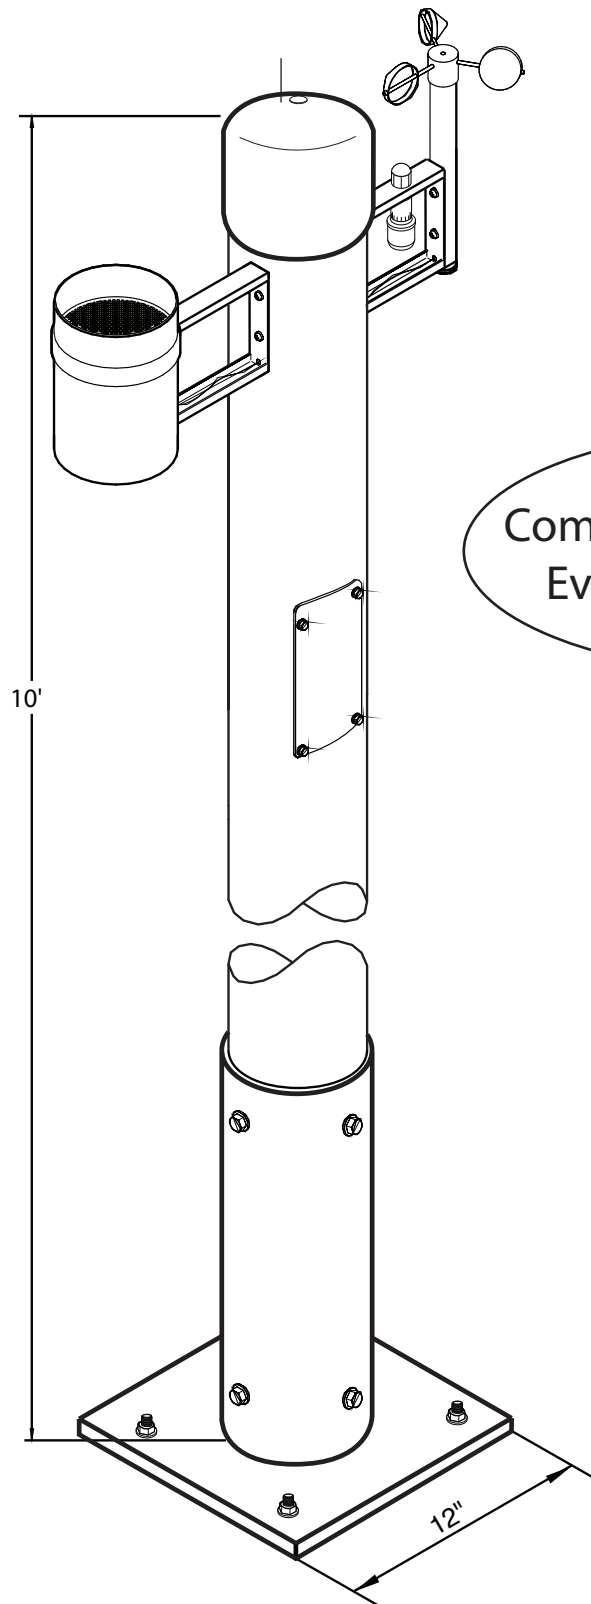

# Rain Master Weather Center II Detail

Compatible with Rain Master Evolution DX2 Controller