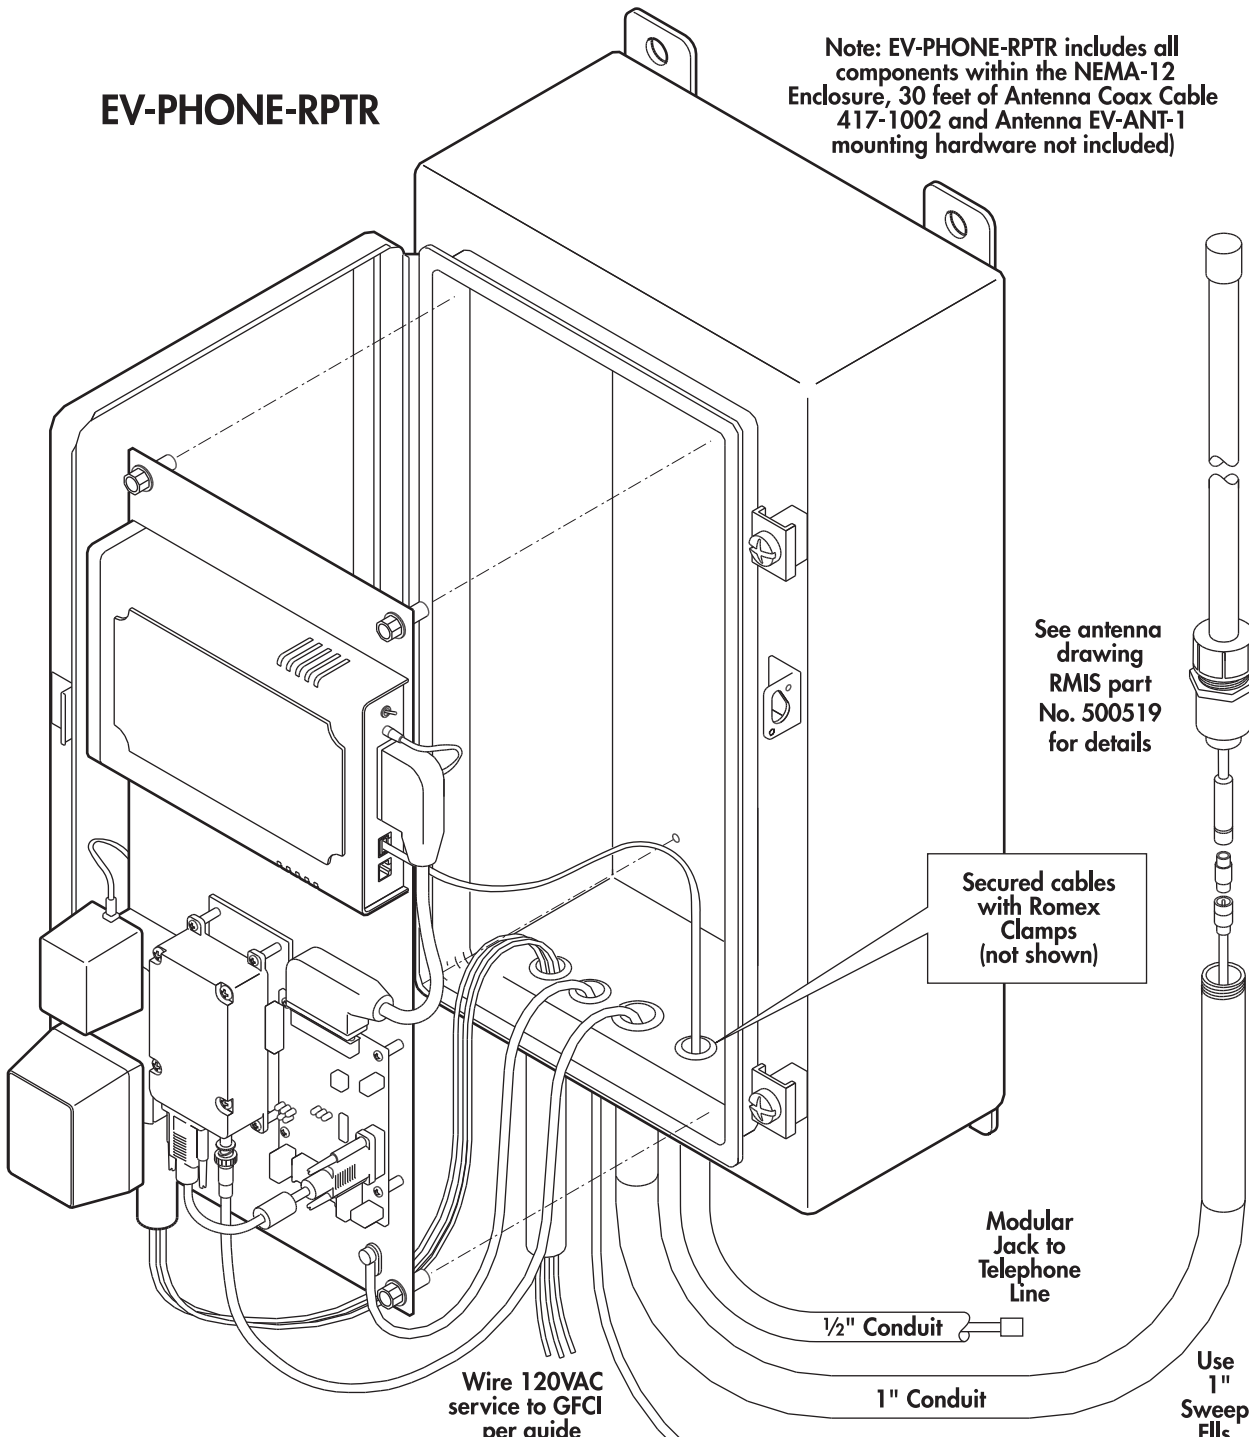

# Rain Master Evolution DX2 Phone Repeater

**EV-PHONE-RPTR**

Note: EV-PHONE-RPTR includes all components within the NEMA-12 Enclosure, 30 feet of Antenna Coax Cable 417-1002 and Antenna EV-ANT-1 mounting hardware not included)

Knockouts		
Item	Accommodates	Description
A	1/2" conduit	Incoming AC
B	1/2" conduit	Ground Wire
C	1" conduit	Ext Antenna
D	1/2" conduit	Phone Line

Box Dimensions	
Height.....	20 1/8"
Width .....	12 1/8"
Depth .....	7 1/4"