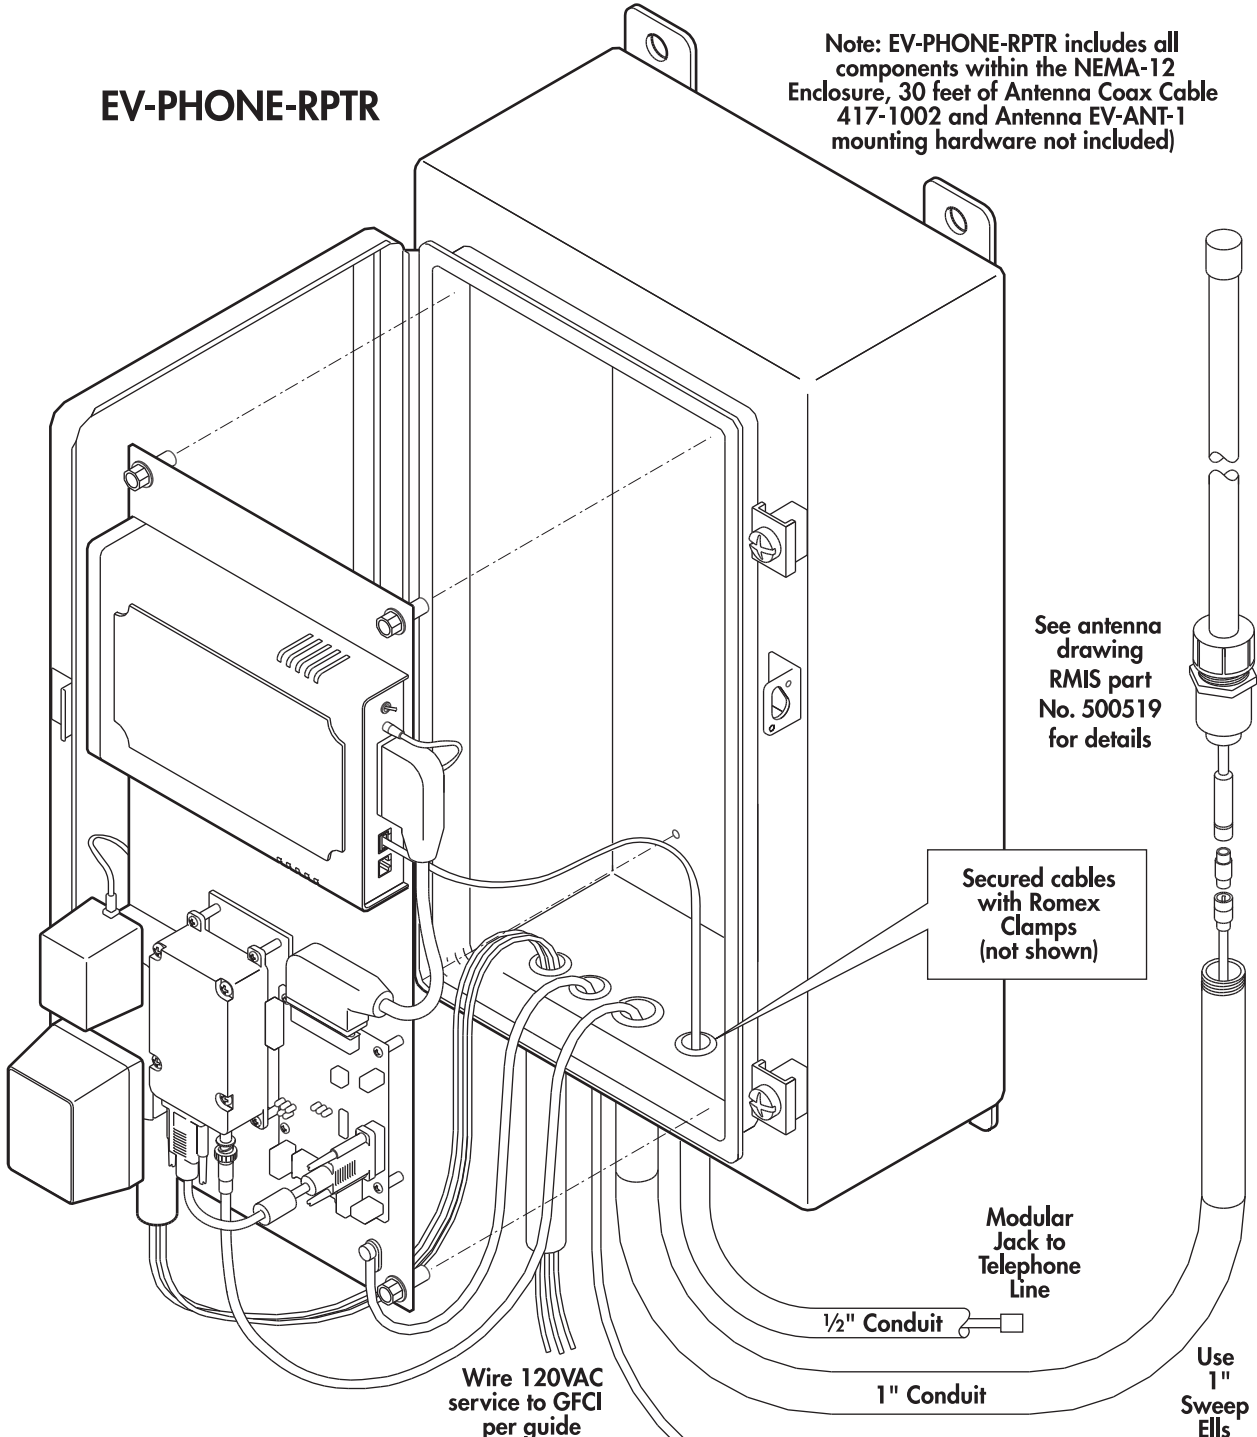

# Evolution DX2 Phone Repeater

EV-PHONE-RPTR

Note: EV-PHONE-RPTR includes all components within the NEMA-12 Enclosure, 30 feet of Antenna Coax Cable 417-1002 and Antenna EV-ANT-1 mounting hardware not included)

See antenna drawing RMIS part No. 500519 for details

Secured cables with Romex Clamps (not shown)

Modular Jack to Telephone Line

1/2" Conduit

1" Conduit

Use 1" Sweep Ells

Wire 120VAC service to GFCI per guide

5/8" x 8' Ground Rod EV-GROUND-ROD (sold separately, includes clamp) Attach #6 wire (not included)

**Bottom View**

**Knockouts**

Item	Accommodates	Description
A	1/2" conduit	Incoming AC
B	1/2" conduit	Ground Wire
C	1" conduit	Ext Antenna
D	1/2" conduit	Phone Line

**Box Dimensions**

Height.....	20 1/8"
Width .....	12 1/8"
Depth .....	7 1/4"

RMIS Part No. 500523 Rev. C

*Rain Master is a technology-based, innovative, environmentally sensitive company dedicated to providing water management solutions to the irrigation industry.*