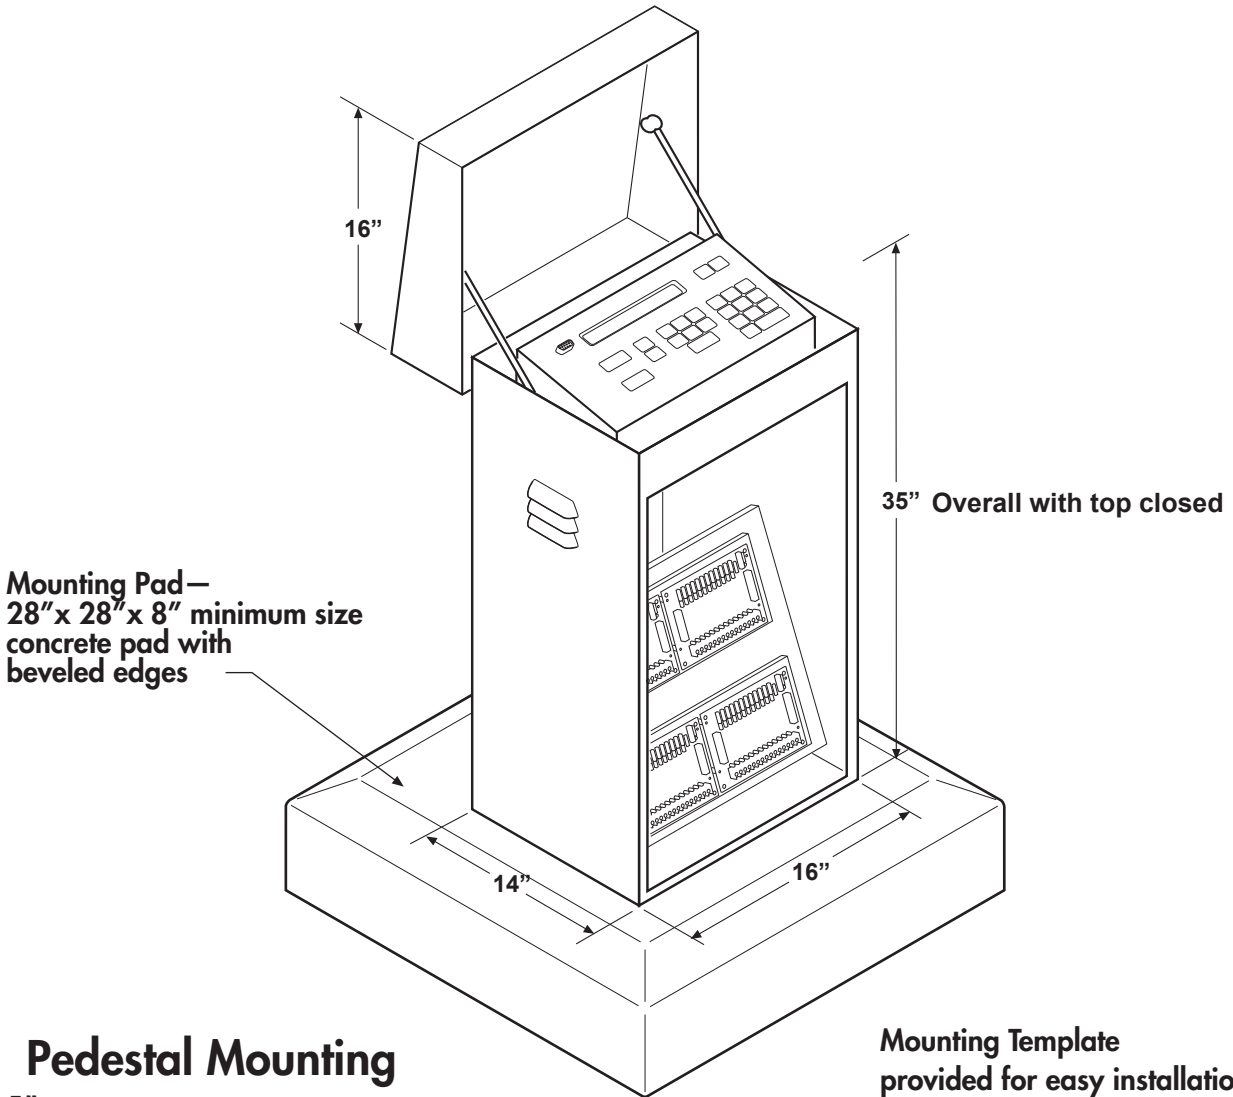

# Evolution DX2 Stainless Steel Pedestal Cabinet Installation

## Pedestal Mounting

Mounting Template provided for easy installation

Item	Description
A, B	2" conduit - station wiring
C	1" conduit - communication
D	AC power conduit
E	1" conduit - sensor wiring
F	External antenna
G	Grounding rod

## Bolt and Conduit Layout

RMIS Part No. 500501 Rev. C

*Rain Master is a technology-based, innovative, environmentally sensitive company dedicated to providing water management solutions to the irrigation industry.*