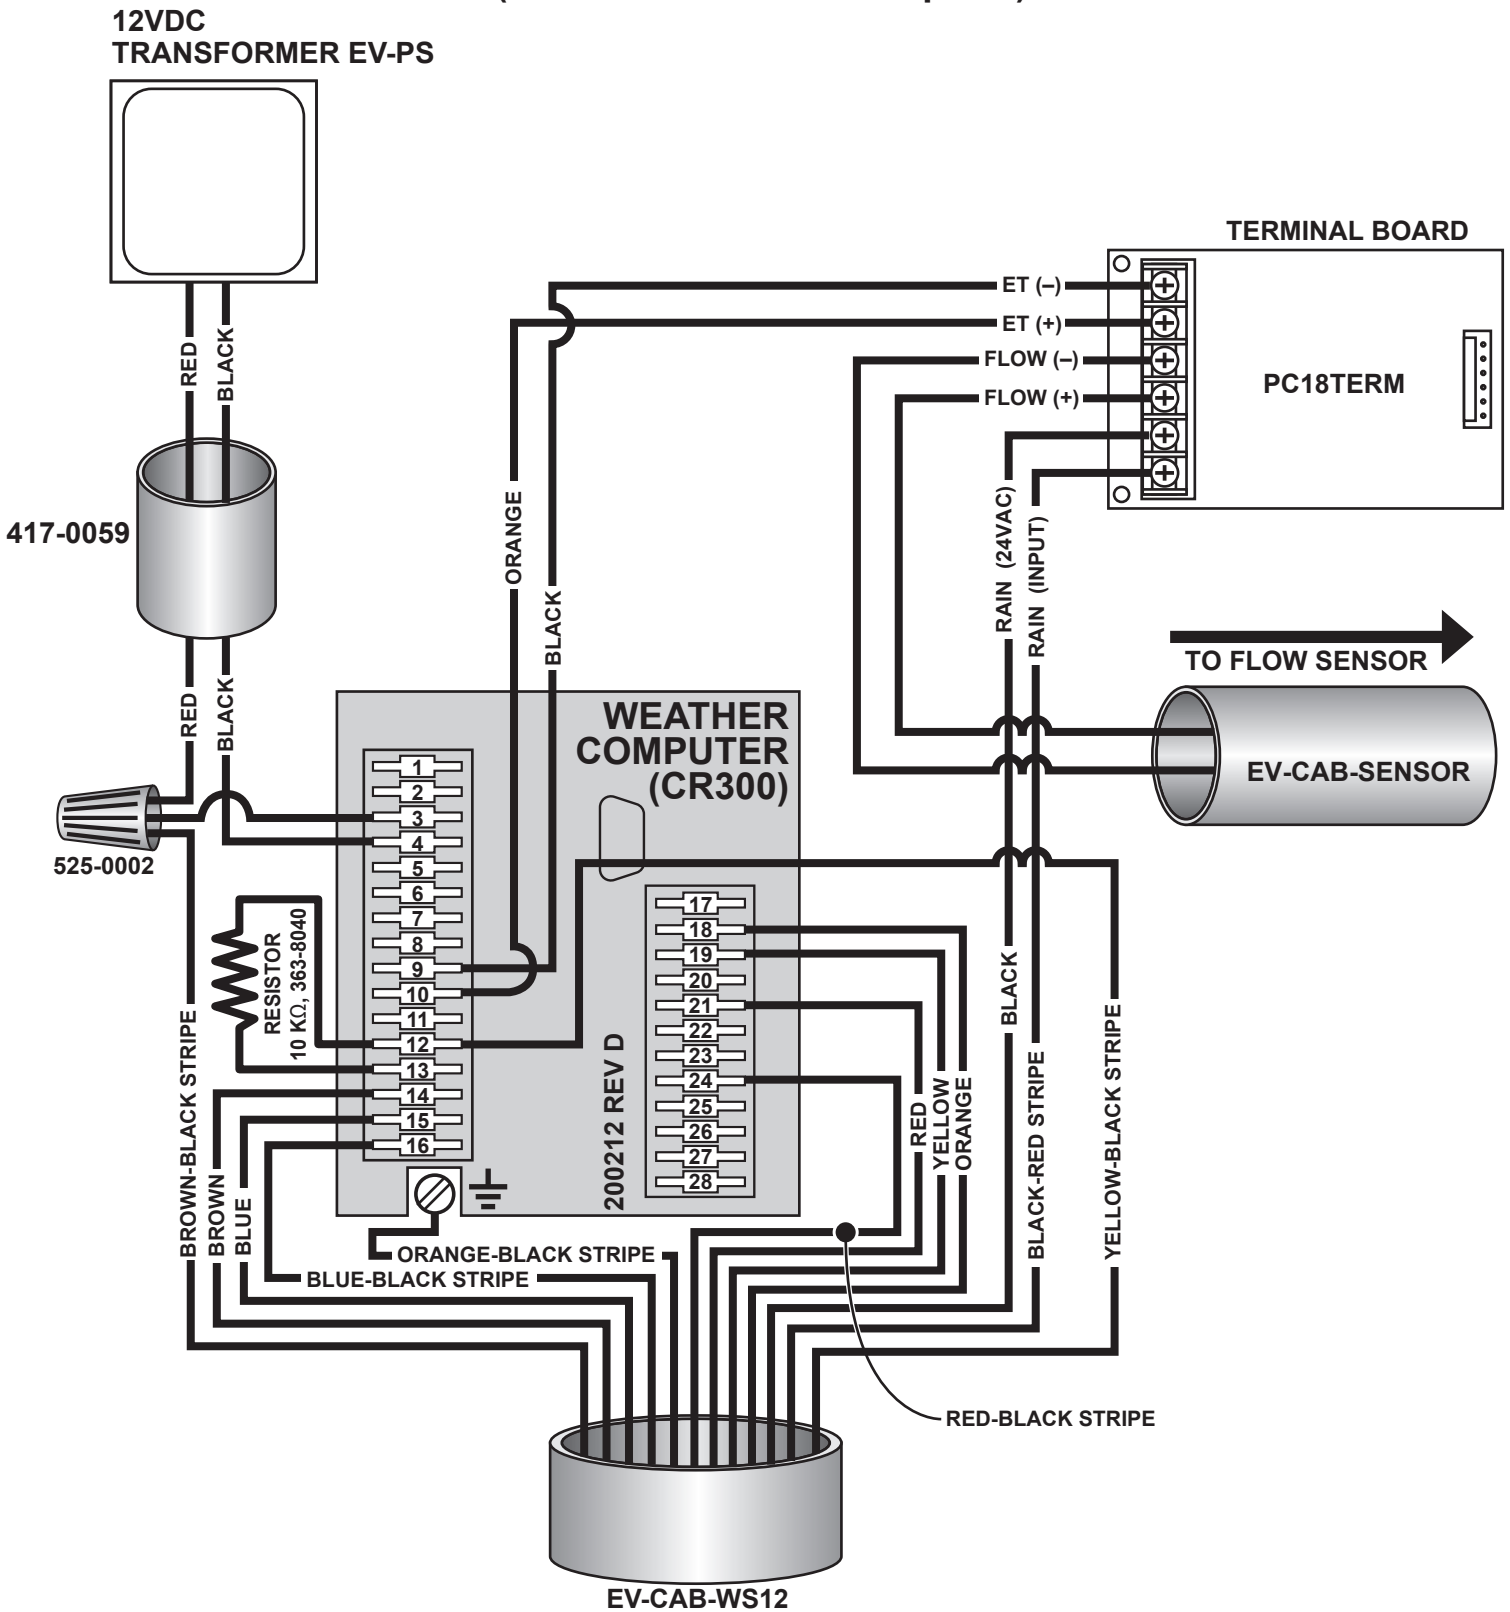

EAGLE / EAGLE PLUS Wiring Detail

(for CR300 weather computer)

Part Number 373-1041 Rev. A